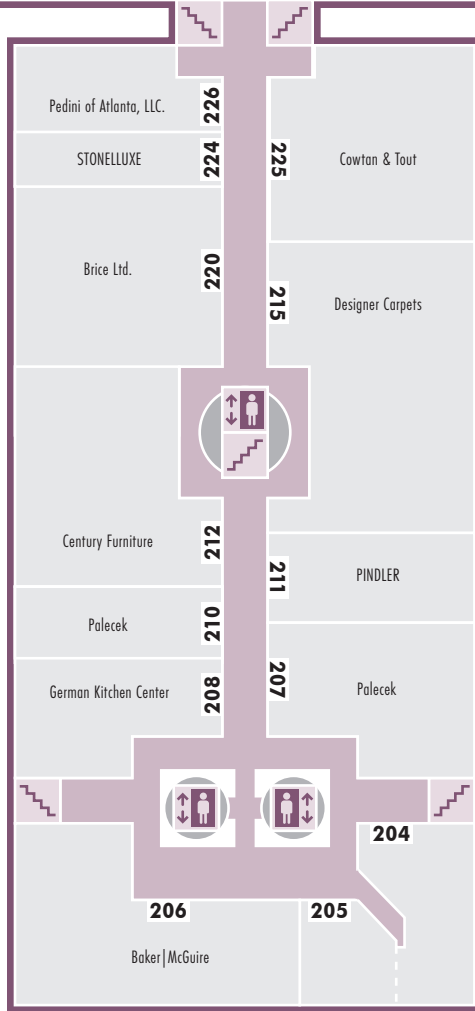

ADAC SECOND FLOOR

Design Studios Suite 242

- A** Tish Mills Interiors
- B** Reiner Design Group
- C** Joy Street Design
- D** Mandy Culpepper Interior Design, Inc.
- F** Brittany Cason Interior Design
- G** Sandy Beck Design
- H** The House at 396 Interiors
- I** Forbes Masters
- K** Claudia Stimmel Interiors
- M** Honey Collins Design
- N** Liza Bryan Interiors
- O** Liz Williams Interiors
- P** Michele Gratch Interiors
- Q** McKenzie Design

Elevators

Stairs

Restrooms

Walkways