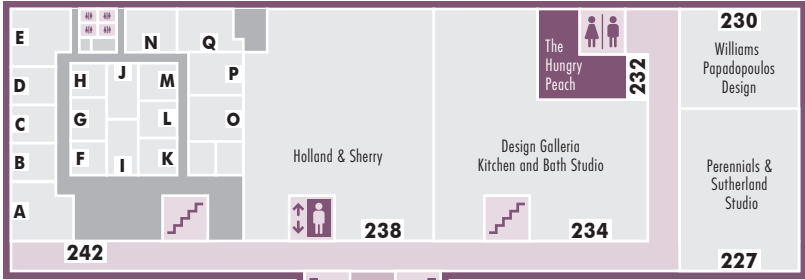

ADAC SECOND FLOOR

Design Studios Suite 242

- A** Tish Mills Interiors
- B** Reiner Design Group
- C** Joy Street Design
- D** Mandy Culpepper Interior Design, Inc.
- F** Brittany Cason Interior Design
- G** Sandy Beck Design
- H** The House at 396 Interiors
- I** Forbes Masters
- K** Claudia Stimmel Interiors
- M** Honey Collins Design
- N** Liza Bryan Interiors
- O** Liz Williams Interiors
- P** Michele Gratch Interiors
- Q** McKenzie Design

Elevators

Stairs

Restrooms

Walkways